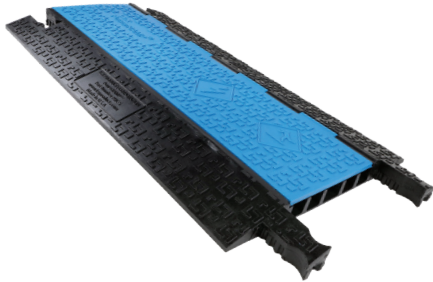

ADDITIONAL PRODUCTS FOR ENTERTAINMENT USE:

PowerRAMP®
Cable Protectors