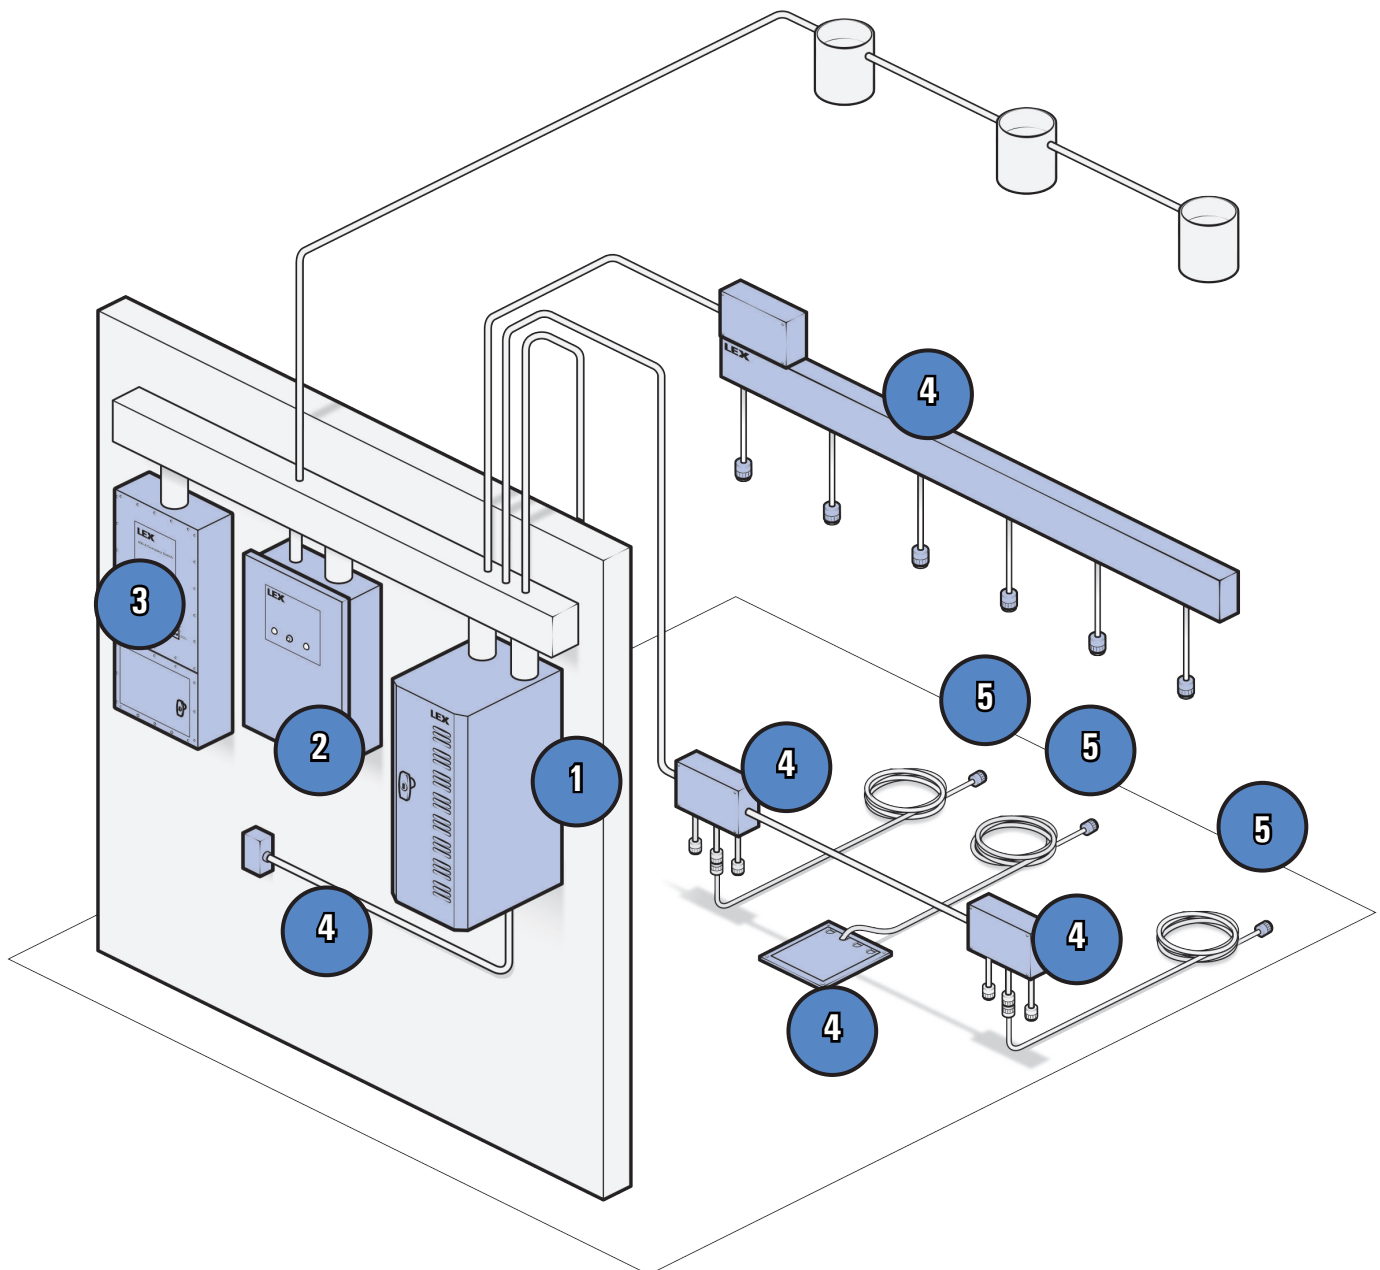

PANEL TO PLUG SOLUTIONS FOR ENTERTAINMENT APPLICATIONS

INSTALL

STUDIO/LOCATION

TOURING

LEX™
Power Control Solutions

PowerGATE™
Switches & Panels

PowerFLEX™
Cable Assemblies

PowerPLUS™
Installed Distribution Boxes

See our Entertainment Catalog for a complete list of part numbers and details on all our products.

C  US LISTED

1

Power Control Solutions PCS TRIO™

The keystone component to Lex Products offering of “Panel-to-Plug” power distribution and control solutions.

4

PowerPLUS™ Connector Strip, Outlet Boxes and Floor Pocket

A complete line of permanently installed devices that allow power and data access above, in and around performance spaces.

5

PowerFLEX™ Cable Assemblies