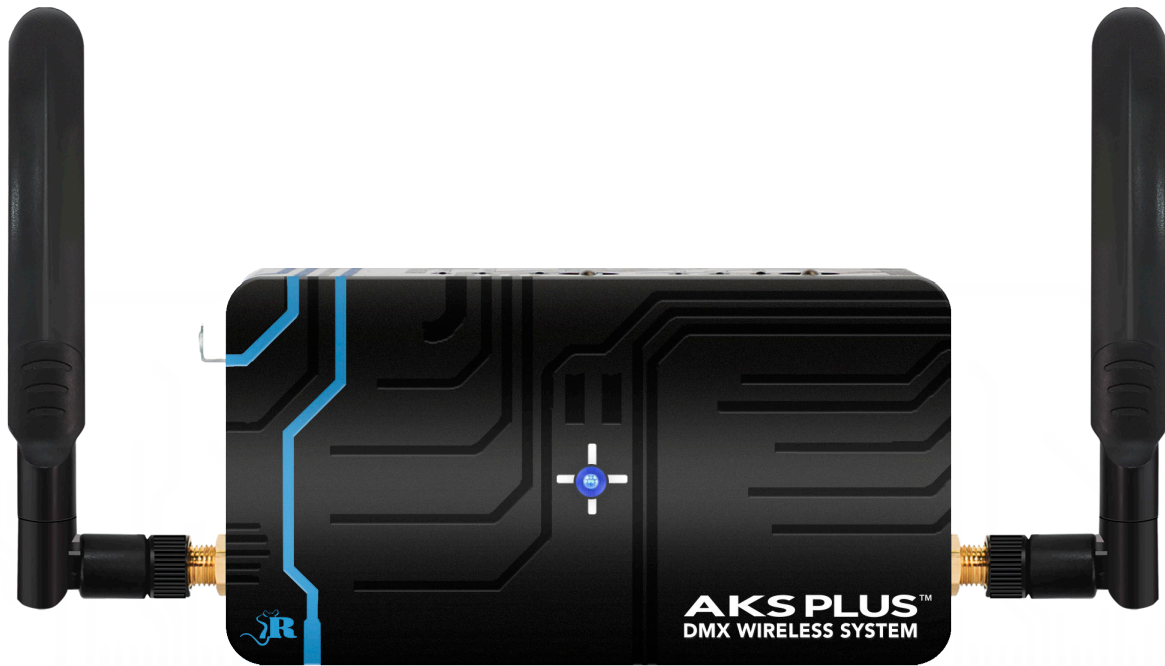

RATPAC AKS PLUS DMX WIRELESS SYSTEM

Portability, Creativity, Efficiency

Imagine controlling lighting levels from your iPhone or tablet! Whether from your DIT tent, follow car, or right on set, the AKS PLUS gives you full control. Plug directly into any console via DMX. Small enough to fit in your hand, powerful enough to run your lights through a wireless transmitter and an Art-Net DMX node: An all in one unit powered by over 20 hours of battery life! Simply turn on the AKS PLUS, choose RatPac AKS PLUS in your device's WiFi settings, turn on your DMX app and you're ready to go!

TECH SUPPORT

[CLICK FOR VIDEO INSTRUCTION](#)

AKS PLUS

EASY ONE BUTTON CONFIGURATION
 20+ HOUR BATTERY LIFE
 CRMX TRANSMITTER RANGE UP TO 1/4 MILE
 L2-NET ETHERNET, WIFI BY-PASS
 PLUG & PLAY DMX VIA NEW 3 TO 5 MINI XLR,
 CABLE INCLUDED
 COMPATIBLE WITH ALL WIFI TABLETS AND
 SMART PHONES

USES ETHERNET OR WIFI FOR ART-NET DATA INPUT
 CRMX WIRELESS TRANSMITTER TECHNOLOGY
 ERROR CORRECTION, 128 BIT ENCRYPTION
 INTELLIGENT 2.4 GHz FREQUENCY HOPPING
 COMPATIBLE WITH ALL WIRELESS RATPAC
 PRODUCTS AND CRMX COMPATIBLE DEVICES

INPUT

±5 VDC

DIMENSIONS

2.75" H x 3.75" W x 2" D
 WEIGHT: 1 LB

MODEL

803509-A.K.S

ANTENNA

2.4 GHz 2dBi TILT/SWIVEL ANTENNA
 RP SMA PLUG CONNECTOR